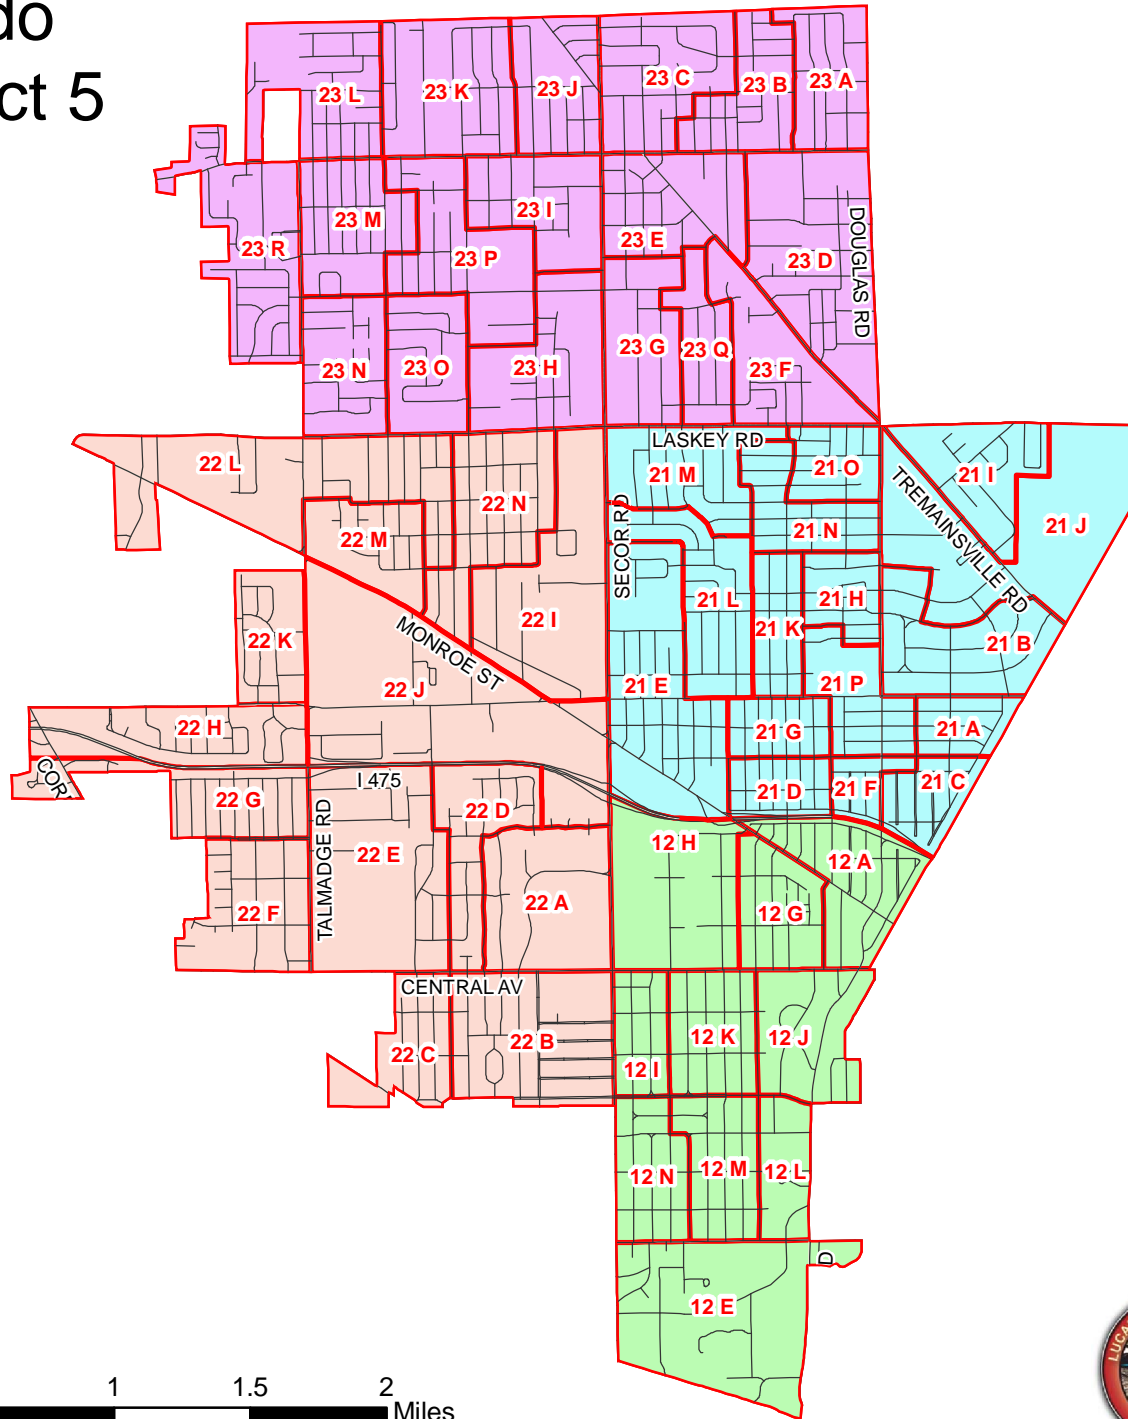

# City of Toledo Council District 5

## Legend

— Streets

### Wards

(Precincts Outlined In Red)

- 12
- 21
- 22
- 23